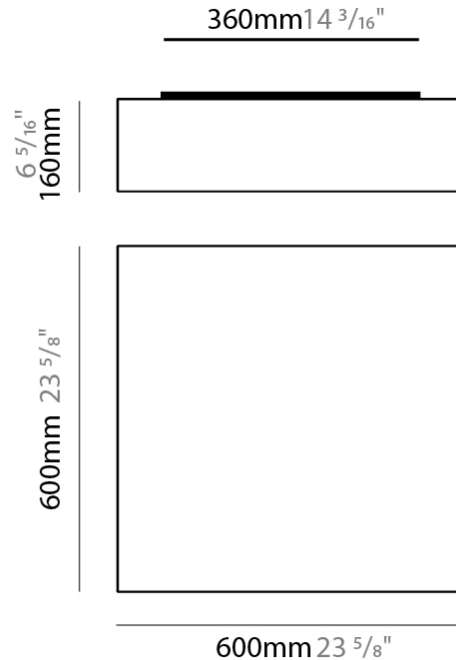

PROJECT	_____
TYPE	_____
SPECIFIER	_____
QUANTITY	_____
DATE	_____

WEDGE SURFACE

D112034

base number

1. To build a product code in our configurator select the specify button on the base model # product page
2. To build a manual product code on this datasheet choose from the options listed below in blue font and add the suffix to the base model #

GENERAL

Series: Wedge
Brand: Ole
Division: Design
Mounting Type: Surface
Mounting Location: Wall / Ceiling
Subcategory: Ambient

PHYSICAL

Shape: Square
Length (mm): 600
Length (in): 23 ⁵/₈
Width (mm): 600
Width (in): 23 ⁵/₈
Height (mm): 160
Height (in): 6 ⁵/₁₆
Light Distribution: Omnidirectional
Weight (kg): 2.7
Weight (lbs): 5.9
Diffuser: Elastic Fabric - Optical White
Fixture Finish: WHI
Holder Finish: White
Fixture Material: Metal / Elastic Fabric

ELECTRICAL

Number of Lamps: 4
Lamp Type: LED Retrofit
Lamp Shape: A19
Bulb Included: Bulb Not Included
Max. Wattage Per Lamp (W): 15
Lamp Base: E26
Input Voltage (V): 120
Upon Request: 277Vac / GU24

LED

OPTICAL

RATINGS AND CERTIFICATIONS

Certified By: Certified for North American Standards
IP rating: IP20