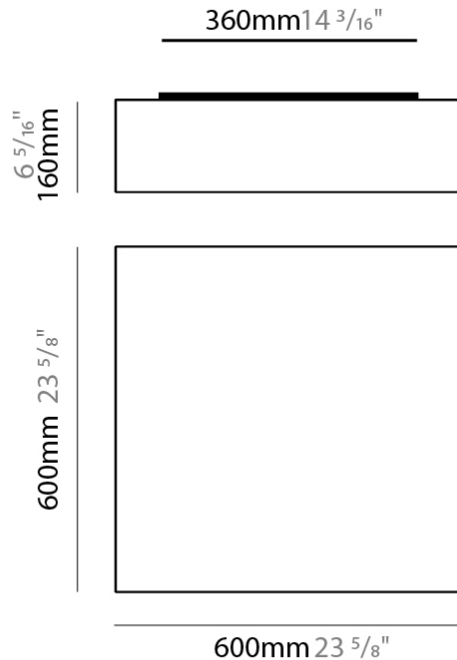

PROJECT
TYPE
SPECIFIER
QUANTITY
DATE

WEDGE SURFACE

D112035-

base number Color
Temperature

1. To build a product code in our configurator select the specify button on the base model # product page
2. To build a manual product code on this datasheet choose from the options listed below in blue font and add the suffix to the base model #

GENERAL

Series: Wedge
Brand: Ole
Division: Design
Mounting Type: Surface
Mounting Location: Wall / Ceiling
Subcategory: Ambient

PHYSICAL

Shape: Square
Length (mm): 600
Length (in): 23 ⁵/₈
Width (mm): 600
Width (in): 23 ⁵/₈
Height (mm): 160
Height (in): 6 ⁵/₁₆
Light Distribution: Omnidirectional
Weight (kg): 2.7
Weight (lbs): 5.9
Diffuser: Elastic Fabric - Optical White
Fixture Finish: WHI
Fixture Material: Metal / Elastic Fabric

ELECTRICAL

Lamp Type: LED
Input Wattage (W): 30.25
Total Output Wattage (W): 25.3
Dimming: Non-Dimmable / 0-10V Dimming
Driver Included: Yes
Driver Location: Integrated
Driver Type: Constant Current - Universal
Driver Class: Class 2
Input Voltage (V): 120 - 277
Constant Current (MA): 700

LED

Color Temperature (°K): 3000 / 4000
Max. Delivered Lumen (lm): 2400 / 2510
CRI: >80 CRI
Lamp Life (hrs): 50000

OPTICAL

RATINGS AND CERTIFICATIONS

Certified By: Certified for North American Standards
IP rating: IP20